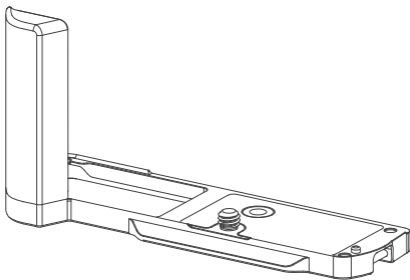

SmallRig

L-Shape Mount Plate with Handle (for Panasonic S9)

L型手柄 (适用于松下 S9)

Operating Instruction / 操作指引

- Thank you for purchasing SmallRig's product.
感谢您购买 SmallRig 产品。
- Please read this Operating Instruction carefully.
使用本产品之前，请仔细阅读操作指引。
- Please follow the safety warnings.
请注意所有警告提示并遵循使用操作指引的所有指令。