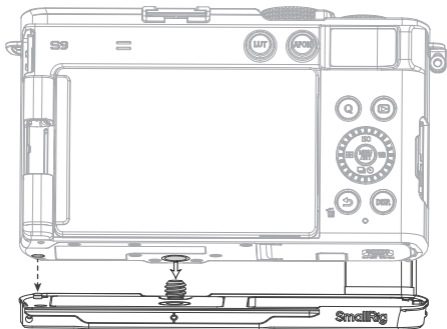

- Thank you for purchasing SmallRig's product.
  感谢您购买 SmallRig 产品。
- Please read this Operating Instruction carefully.
  使用本产品之前，请仔细阅读操作指引。
- Please follow the safety warnings.
  请注意所有警告提示并遵循使用操作指引的所有指令。

1